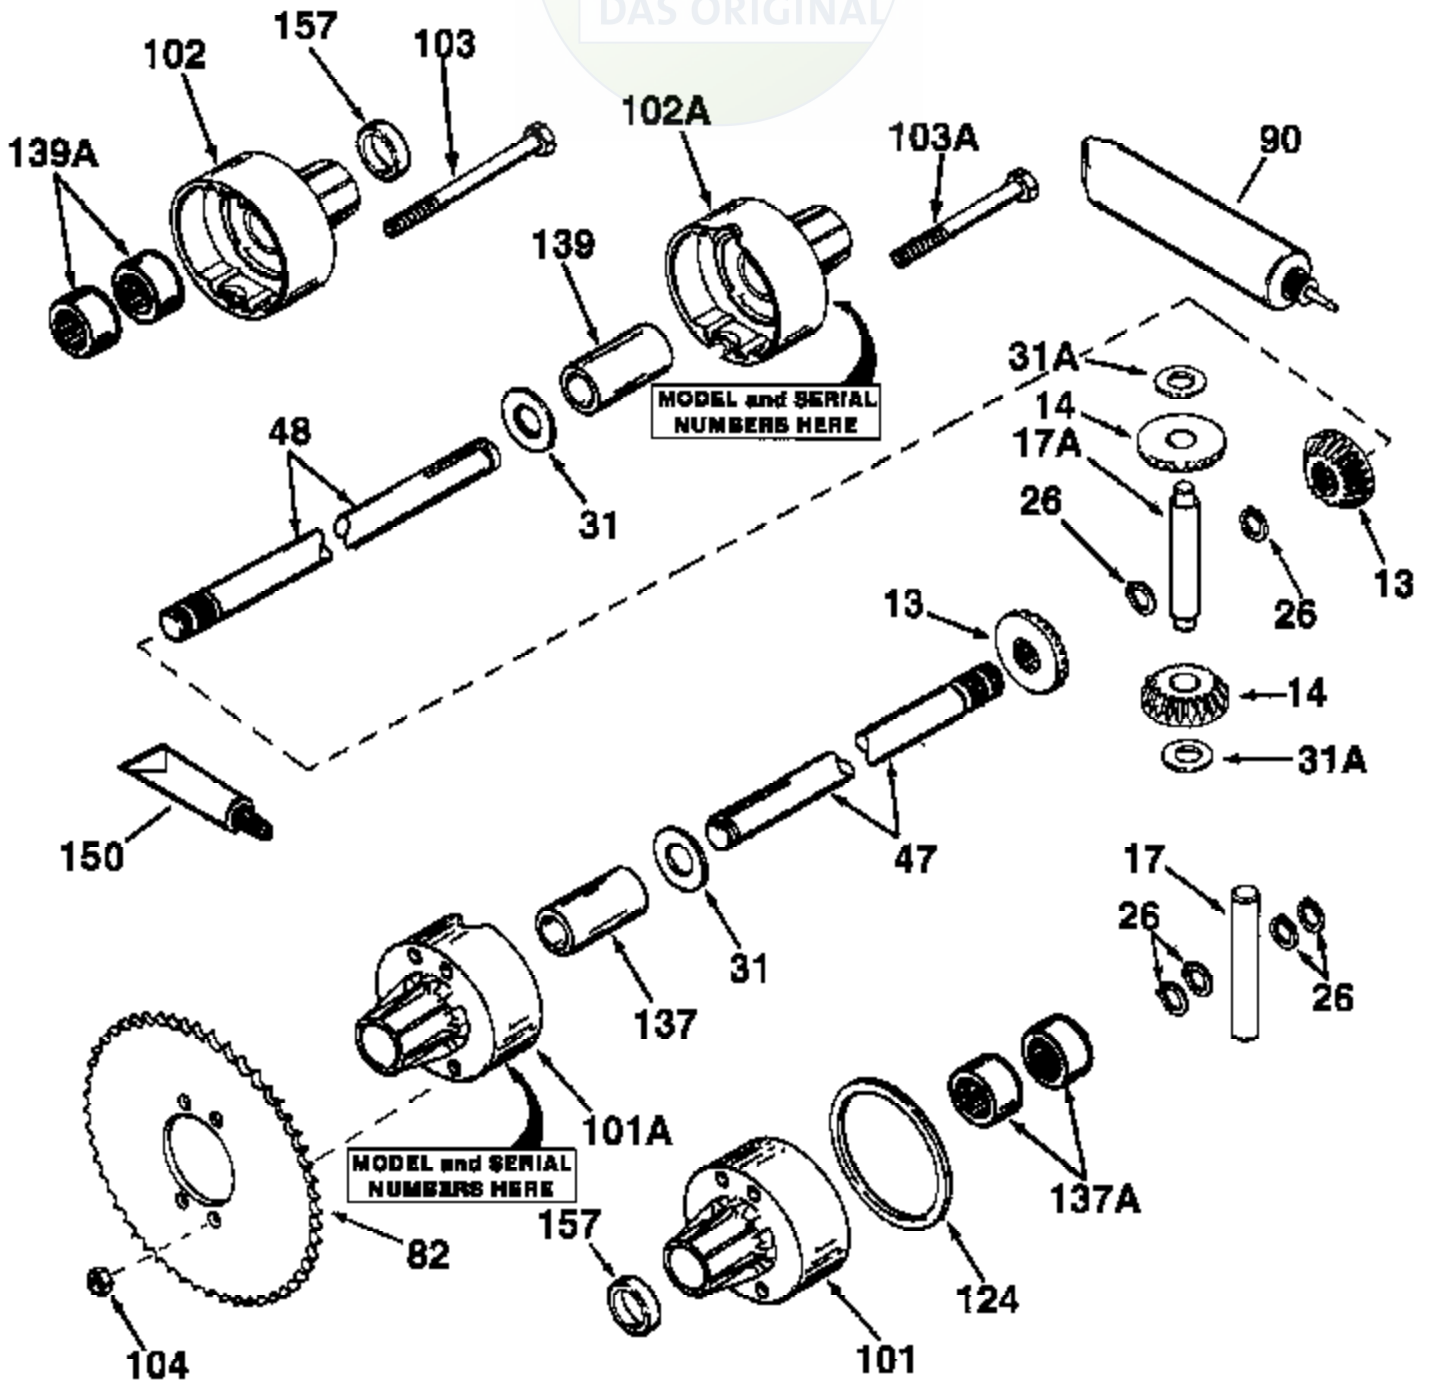

JOIST

SICHER IST DAS:
DAS ORIGINAL

Ref #	Part Number	Qty	Description
13	778221		Gear, Bevel (16 teeth)
14	778068		Gear, Pinion (16 teeth)
17	786040		Pin, Drive
26	792125		Ret. Retaining (.042 thick)(4 Req./pk g. of 2)
31	780001		Washer, Thrust
31A	780096		Washer, Thrust
82	786043		Sprocket. No Teeth 54. OD 8.823
82	786051		Sprocket. No Teeth 60. OD 9.841
82	786070		Sprocket. No Teeth 48. OD 7.920
82	786041A		Sprocket. No Teeth 45. OD 7.389
82	786042		Sprocket. No Teeth 40. OD 6.650
90	788067B		Grease (32 oz. bottle Bentonite greas e)
101	774484	100-100-038A	Differential Carrier Housing (Incl. 1 37)
102	774485	Peerless #1	Differential Carrier Housing (Incl. 1 39)
103	792041		Screw, 5/16-18 x 3-11/16"
104	792042		Nut, Lock, 5/16-18
104A	792061		Washer (Use as required)
124	788055A		Gasket, Differential (Use as required)
137	780077		Bushing
139	780124		Bushing

100-100-038A Page 2 of 4
Peerless #1

47 	48 	47L 	48L
47A 	48A 	47M 	48M
47B 	48B 	47N 	48N
47C 	48C 	47P 	48P
47D 	48D 	47Q 	48Q
47E 	48E 	47R 	48R
47F 	48F 	47S 	48S
47G 	48G 	47T 	48T
47H 	48H 	47U 	48U
47I 	48I 	47V 	48V
47J 	48J 	47W 	48W
47K 	48K 	47X 	48X

Ref #	Part Number	Qty	Description
47M	774774		Axle (8-3/4" long) (Serrated)
48M	774773		Axle (18-1/8" long) (Serrated)
104A	792061		Washer (Use as required)
